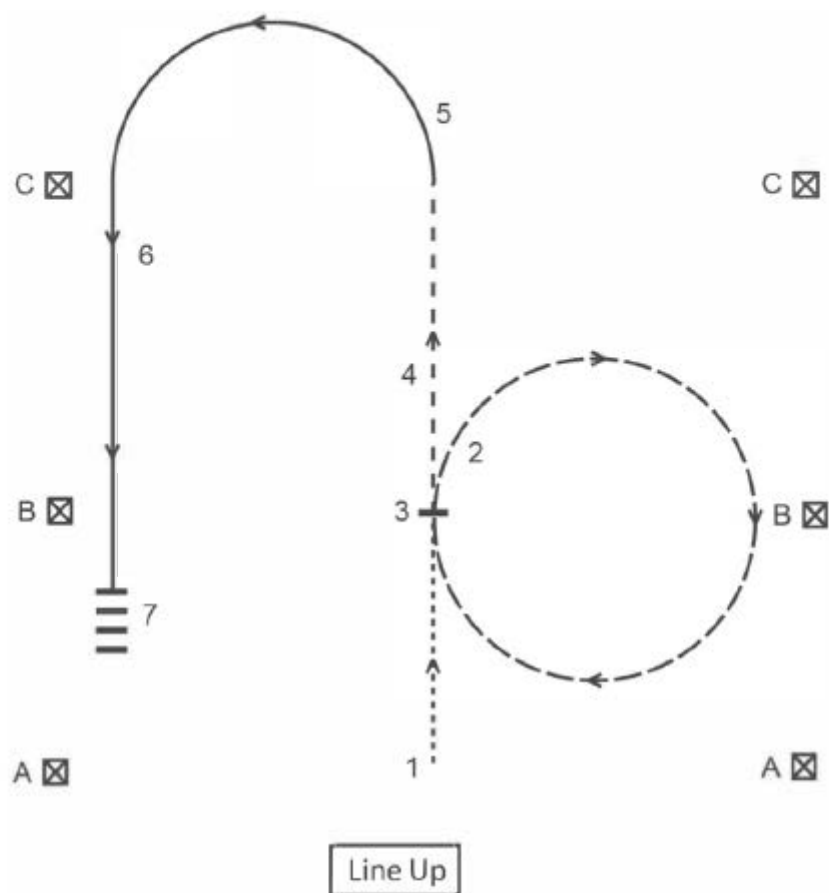

314. Pattern B – Level I Ranch Horsemanship

Jog: - - - - -      Lope: \_\_\_\_\_  
 Walk: .....      Gradual Stop: ||||

1. Walk from A to B.
2. Jog a circle to the right.
3. Halt at B.
4. Jog from B to C.
5. Lope half a circle to the left.
6. Continue left lead lope in a straight line.
7. Gradual stop between B and A.

Follow the instructions of the ring steward.