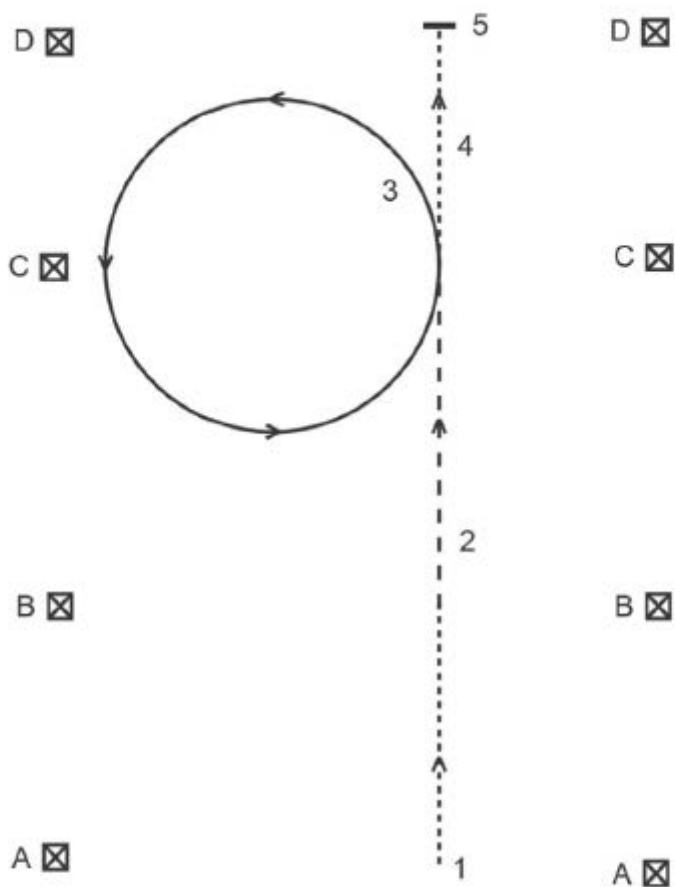

313. Pattern A – Level I Ranch Horsemanship

Line Up

Jog: - - - - - Lope: _____
Walk: Stop: —

1. Walk from A to B.
2. Jog from B to C.
3. Lope a circle to the left.
4. Walk from C to D.
5. Halt at D.

Follow the instructions of the ring steward.