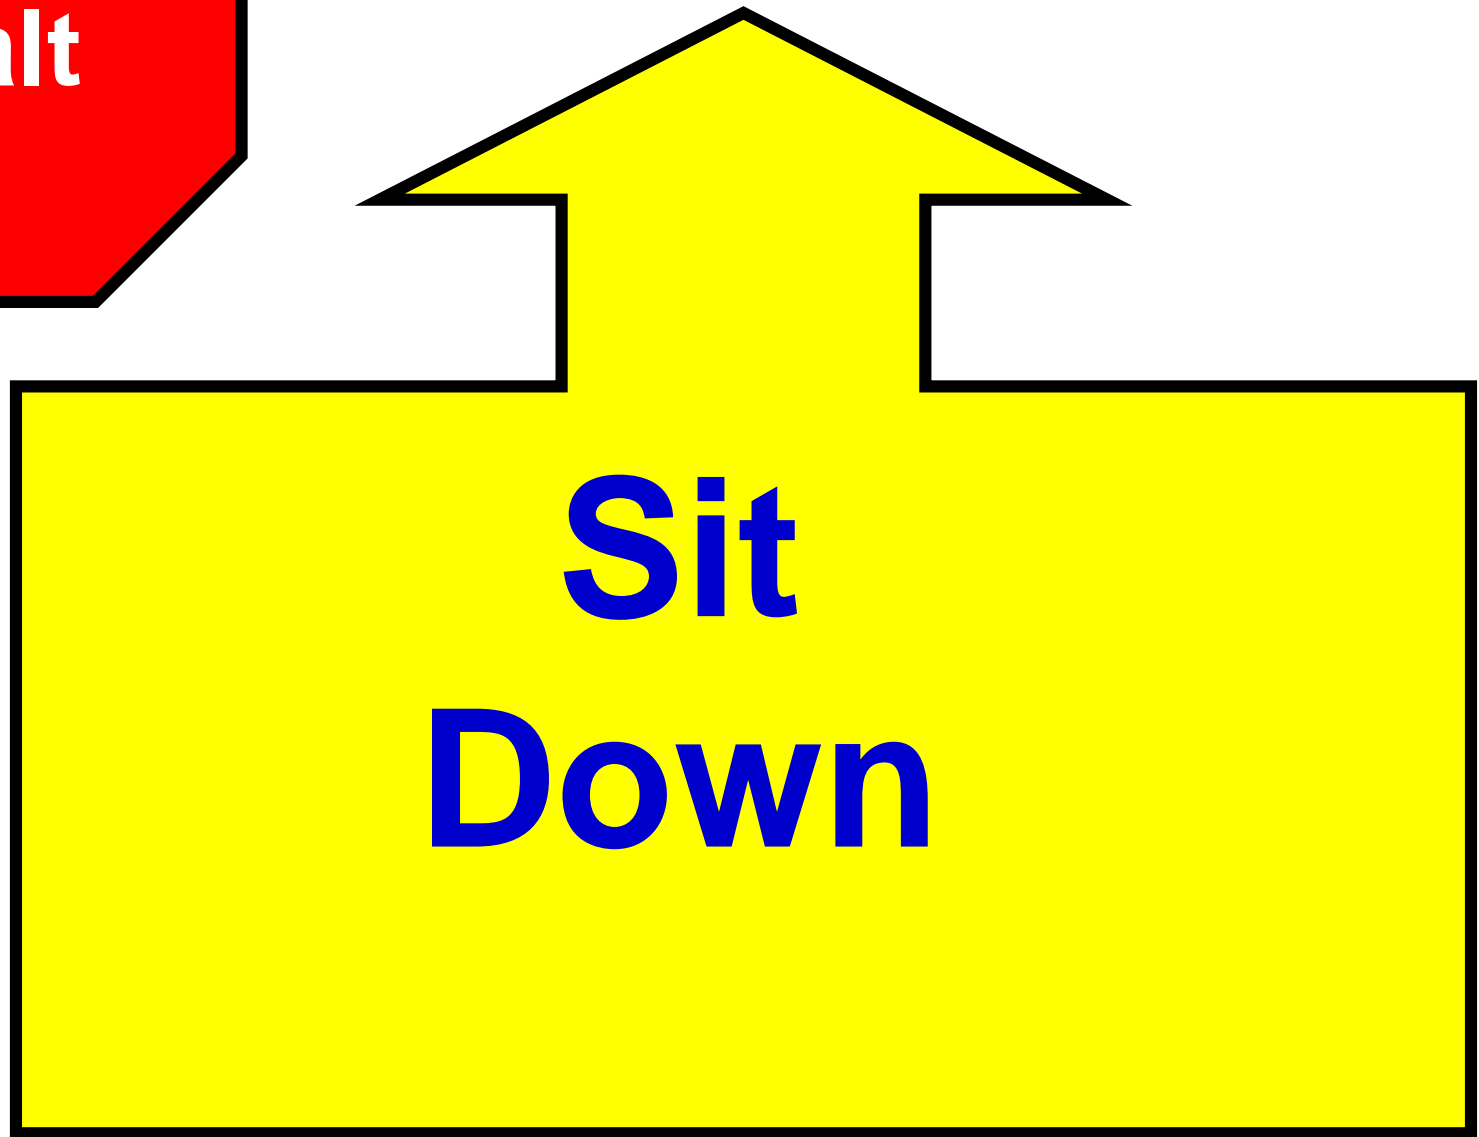

COLORADO STATE UNIVERSITY
EXTENSION

**THE FOLLOWING SIGNS
MAY BE USED IN ALL
CLASS LEVELS**

Start

Right Turn

**Left
Turn**

**About
Turn
Right**

**About
“U”
Turn**

**270°
Right**