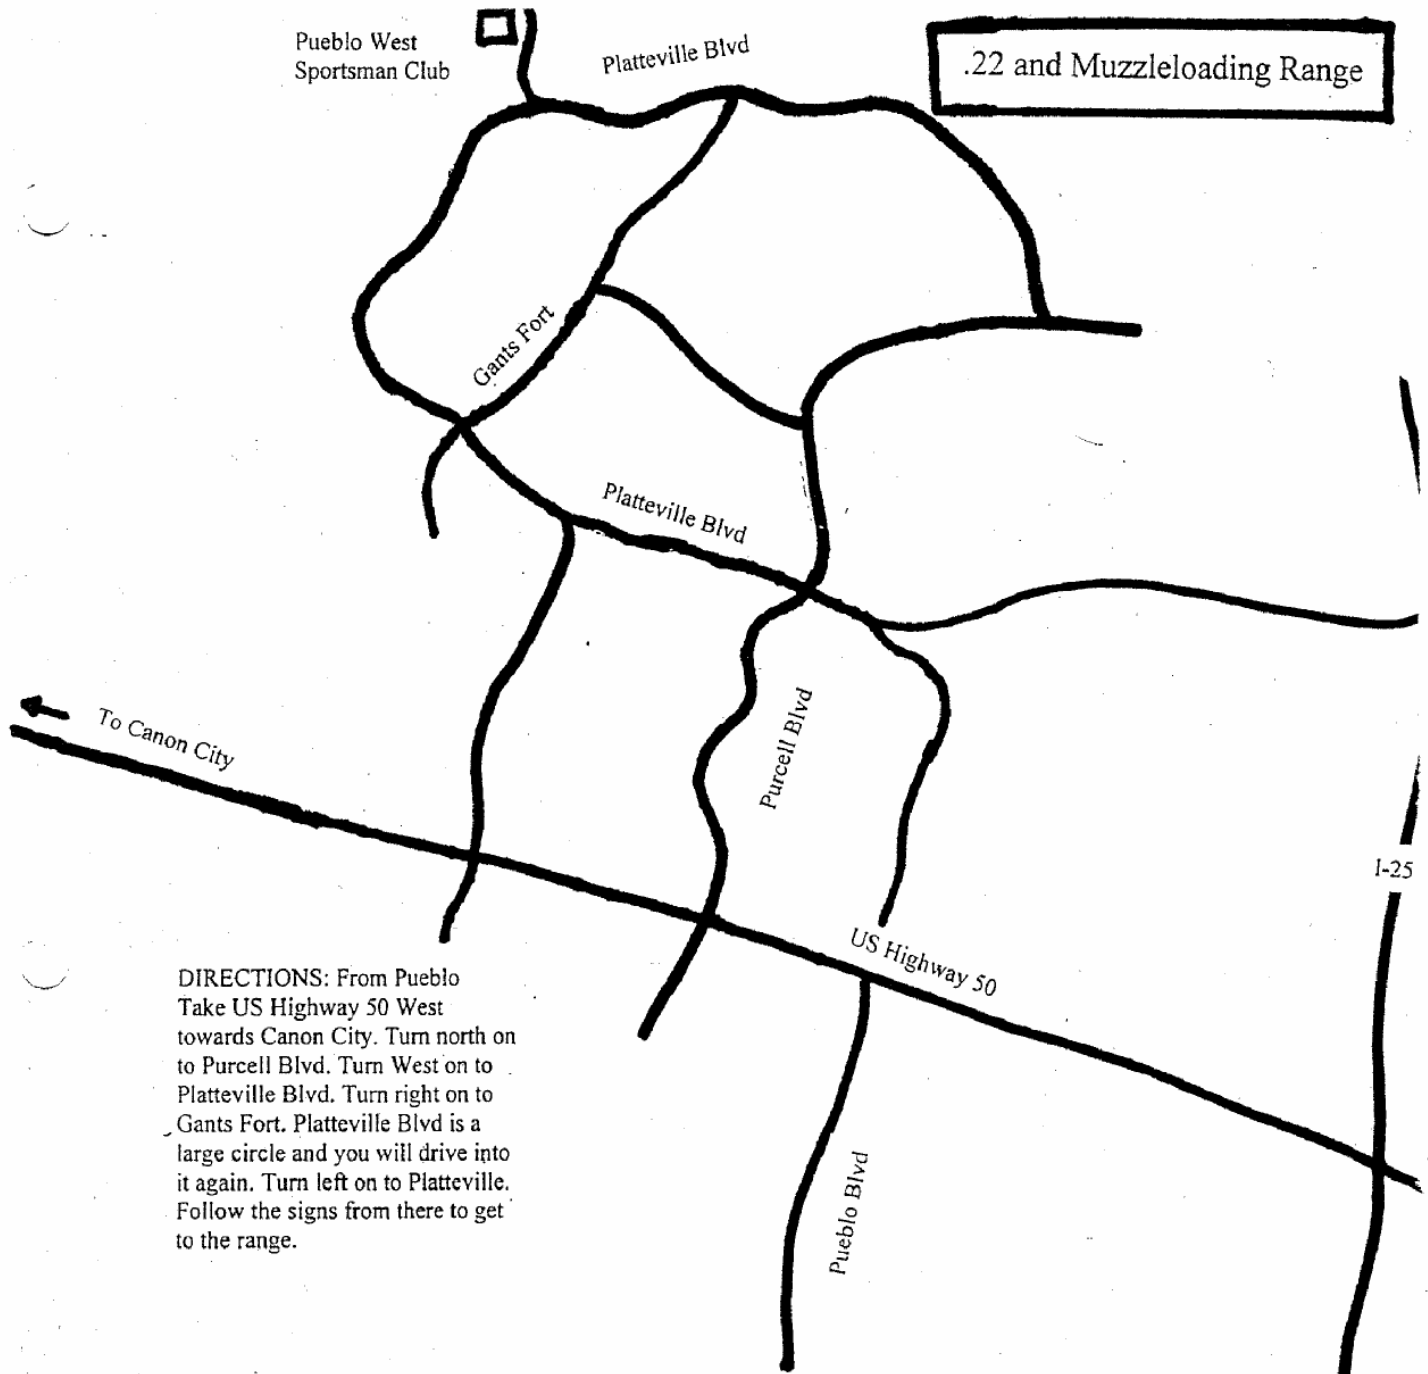

.22, Archery and Muzzleloading

2 MAPS: Pueblo West Sportsman Club

DIRECTIONS: From Pueblo
Take US Highway 50 West
towards Canon City. Turn north on
to Purcell Blvd. Turn West on to
Platteville Blvd. Turn right on to
Gants Fort. Platteville Blvd is a
large circle and you will drive into
it again. Turn left on to Platteville.
Follow the signs from there to get
to the range.