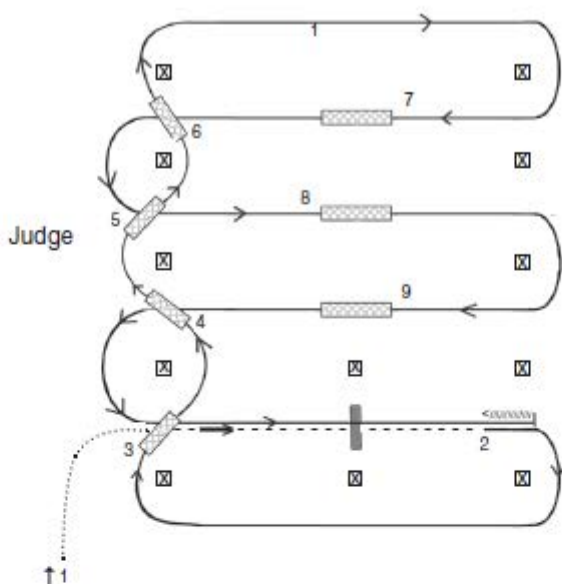

134. Pattern 4 – Level III and IV Western Riding

Walk: ..... Lope: \_\_\_\_\_  
 Back: // Jog: - - - - -  
 Lead Changing Area: XXXXXXXXXXX

Flying lead changes are required, simple lead changes to be penalized. See rules 118 and 124.B.9.

1. Walk, transition to jog, jog over log.
2. Transition to lope.
3. First line change.
4. Second line change.
5. Third line change.
6. Fourth line change.
7. First crossing change.
8. Second crossing change.
9. Third crossing change.
10. Lope over log
11. Stop & back.