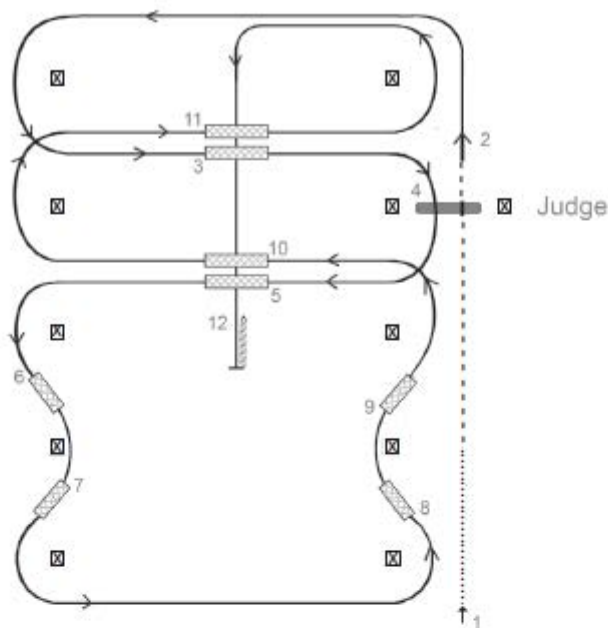

133. Pattern 3 – Level III and IV Western Riding

Walk: Lope: _____
 Back: //////////////// Jog: - - - - -
 Lead Changing Area: XXXXXXXXX

Flying lead changes are required, simple lead changes to be penalized. See rules 118 and 124.B.9.

1. Walk, transition to jog, jog over log.
2. Transition to lope.
3. First crossing change.
4. Lope over log.
5. Second crossing change.
6. First line change.
7. Second line change.
8. Third line change.
9. Fourth line change.
10. Third crossing change.
11. Fourth crossing change.
12. Lope up the center, stop and back.