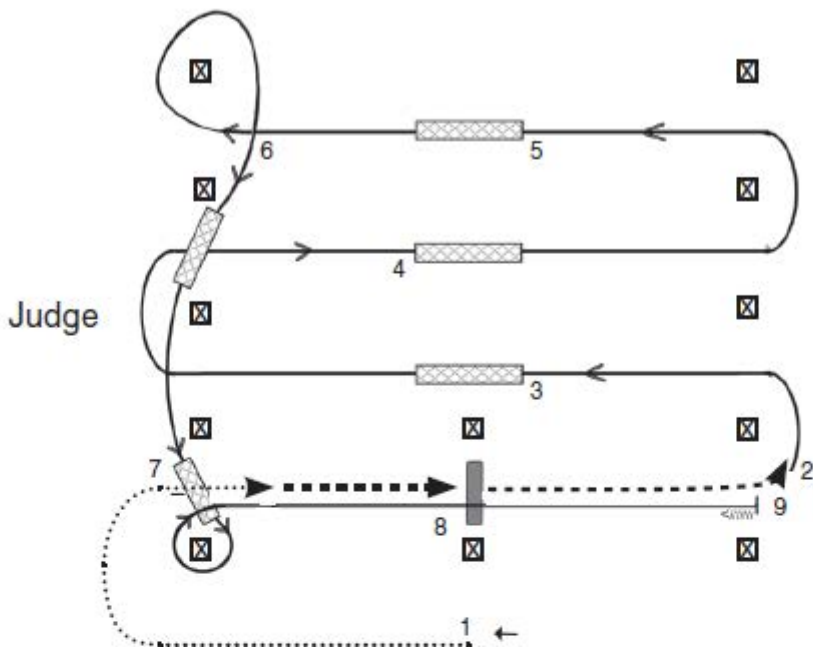

129. Pattern E – Level II Western Riding

Walk: .....      Lope: \_\_\_\_\_  
 Back: ////////////////      Jog: - - - - -  
 Lead Changing Area: XXXXXXXXX

Simple lead changes are required, flying lead changes to be penalized. See rules 118 and 124.B.8.

1. Walk, transition to jog, jog over log.
2. Transition to lope.
3. First crossing change.
4. Second crossing change.
5. Third crossing change.
6. Circle and first line change.
7. Second line change and circle.
8. Lope over log.
9. Stop and back.