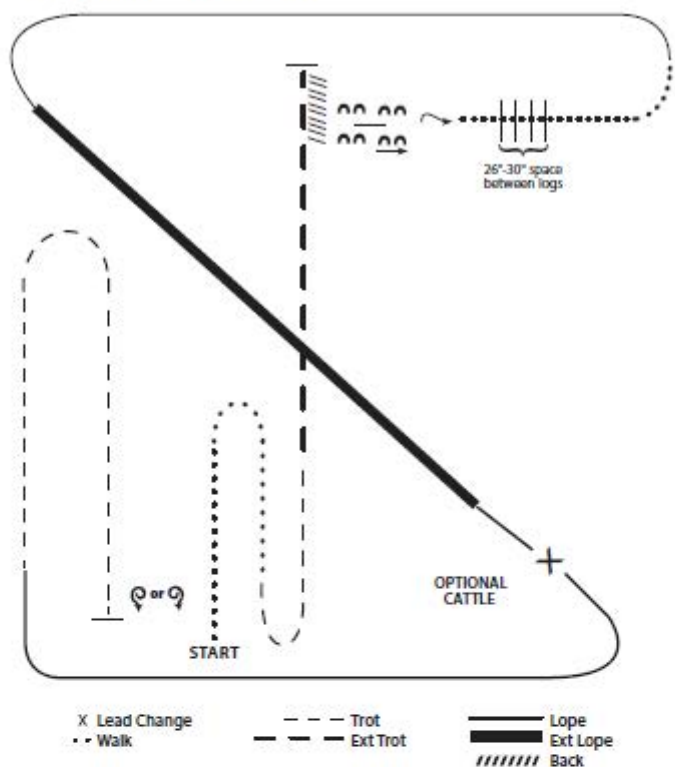

368. Pattern 7 – Ranch Riding

1. Walk
2. Trot
3. Extended trot
4. Stop and back
5. Side pass over log right
6. 1/4 turn right, walk over logs
7. Walk
8. Lope left lead
9. Extended lope (left lead)
10. Collect lope, change leads (simple or flying)
11. Lope right lead
12. Trot
13. Stop, one 360 degree turn either direction

**Note:** The drawn description of this pattern is only intended for the general depiction of the pattern. Exhibitors should utilize the arena space to best exhibit their horses.