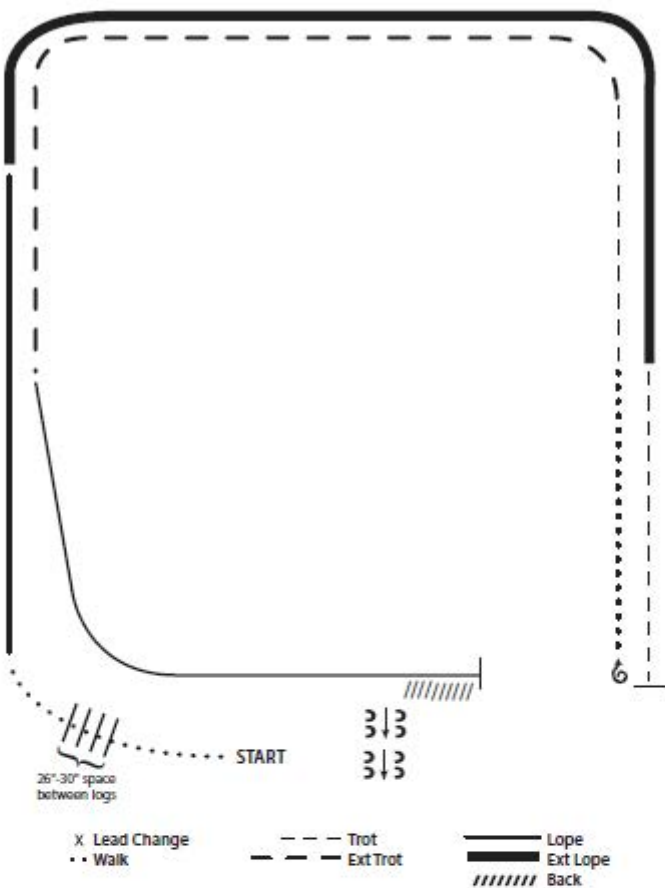

367. Pattern 6 – Ranch Riding

1. Walk
2. Walk over logs
3. Lope right lead
4. Extended lope (right lead)
5. Trot
6. Stop, 1 1/2 turns right
7. Walk
8. Trot
9. Extended trot
10. Lope left lead
11. Stop and Back
12. Side pass right

**Note:** The drawn description of this pattern is only intended for the general depiction of the pattern. Exhibitors should utilize the arena space to best exhibit their horses.