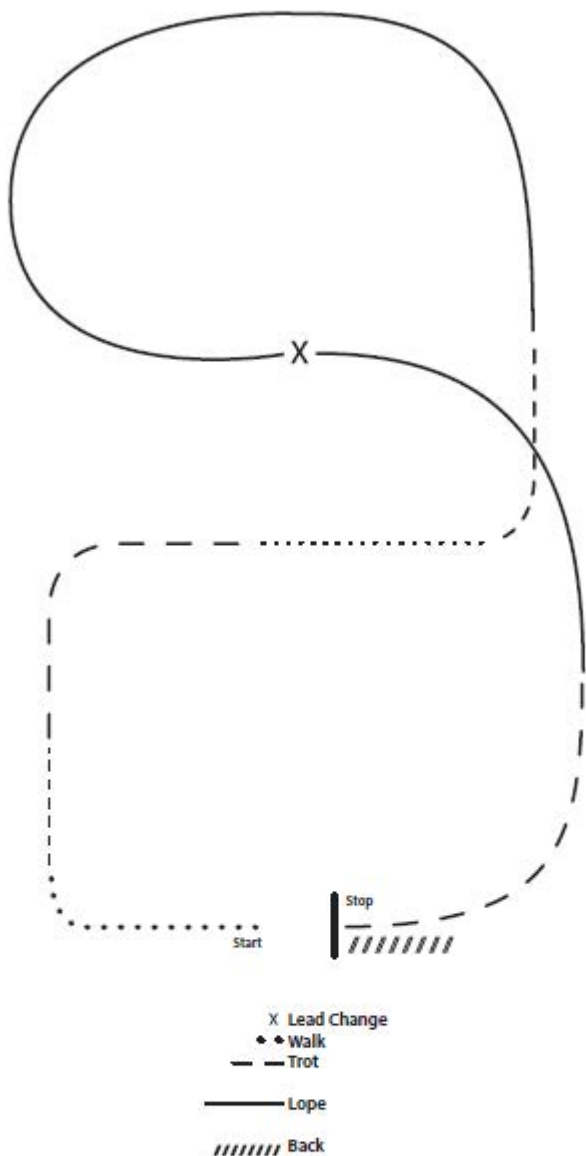

359. Pattern C – Level I and II Ranch Riding

1. Walk to the left around corner of the arena
2. Trot alongside of the arena and around the corner to center
3. Walk
4. Trot
5. Lope left lead
6. Simple lead change
7. Lope on right lead
8. Trot
9. Stop and back