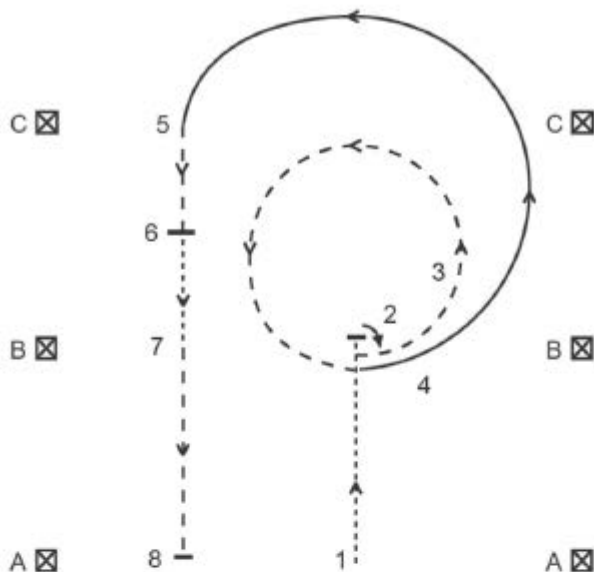

315. Pattern C – Level I Ranch Horsemanship

Line Up

Jog: - - - - - Lope: _____
 Walk: Stop: —

1. Walk from A to B down the center of the arena.
2. Halt at B in the center of the arena. Turn right.
3. Trot a circle to the left.
4. Left lead lope part of a circle around to C as shown.
5. Trot at C.
6. Halt between B and C at the walk.
7. Walk to B.
8. Jog from B to A.
9. Halt at A at the walk.

Follow the instructions of the ring steward.