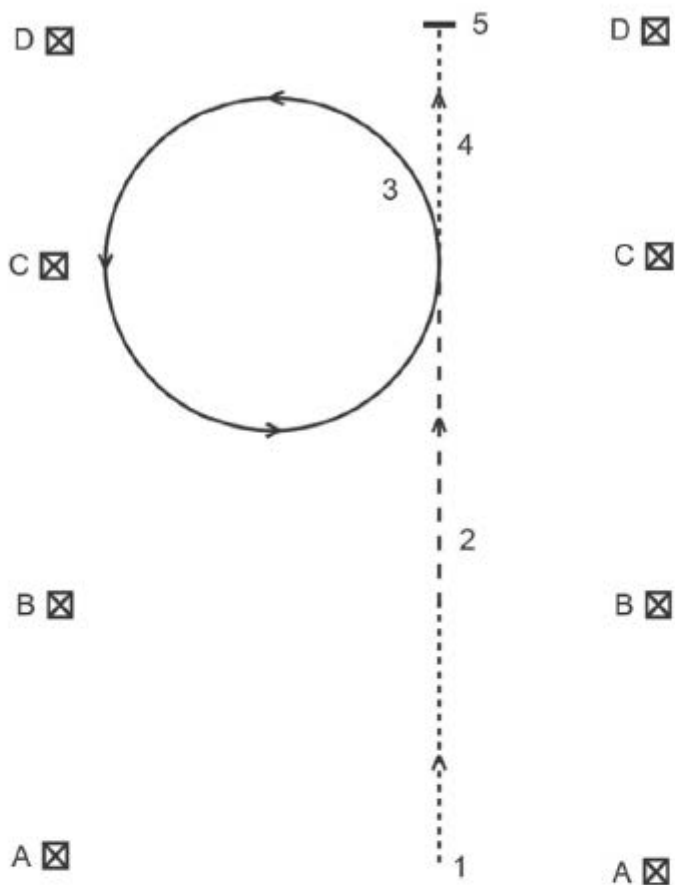

313. Pattern A – Level I Ranch Horsemanship

Line Up

Jog: - - - - - Lope: _____
 Walk: Stop: —

1. Walk from A to B.
2. Jog from B to C.
3. Lope a circle to the left.
4. Walk from C to D.
5. Halt at D.

Follow the instructions of the ring steward.