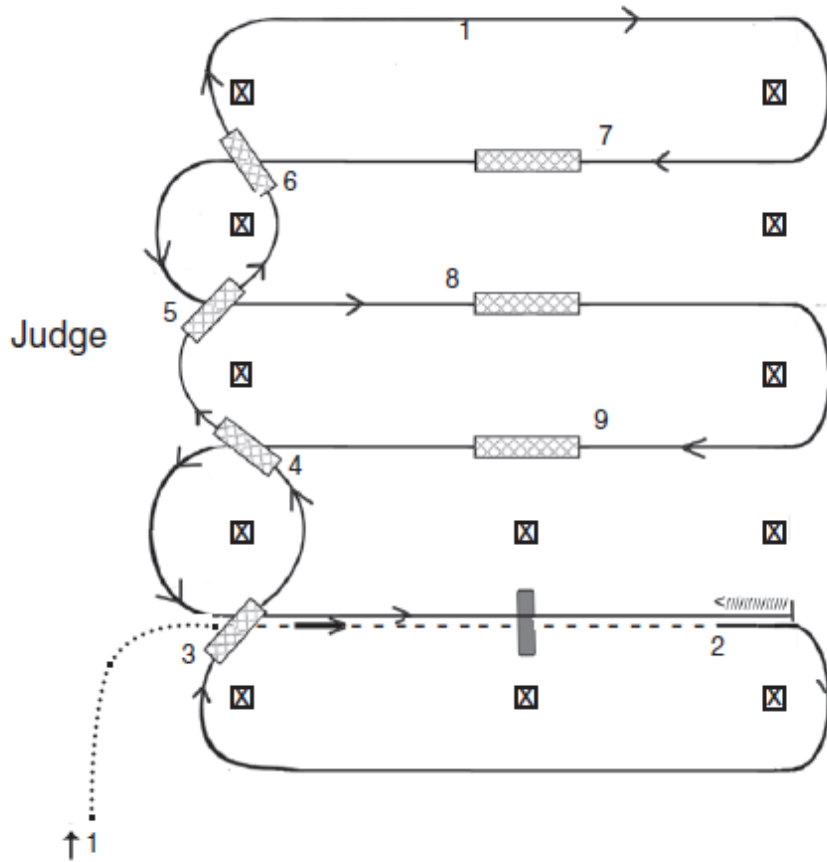

Western Riding Level 3 & 4 Pattern 4

Walk: Lope: _____
 Back: //////////////// Jog: - - - - -
 Lead Changing Area: XXXXXXXXX

Flying lead changes are required, simple lead changes to be penalized. See rules 118 and 124.B.9.

1. Walk, transition to jog, jog over log.
2. Transition to lope.
3. First line change.
4. Second line change.
5. Third line change.
6. Fourth line change.
7. First crossing change.
8. Second crossing change.
9. Third crossing change.
10. Lope over log.
11. Stop and back.