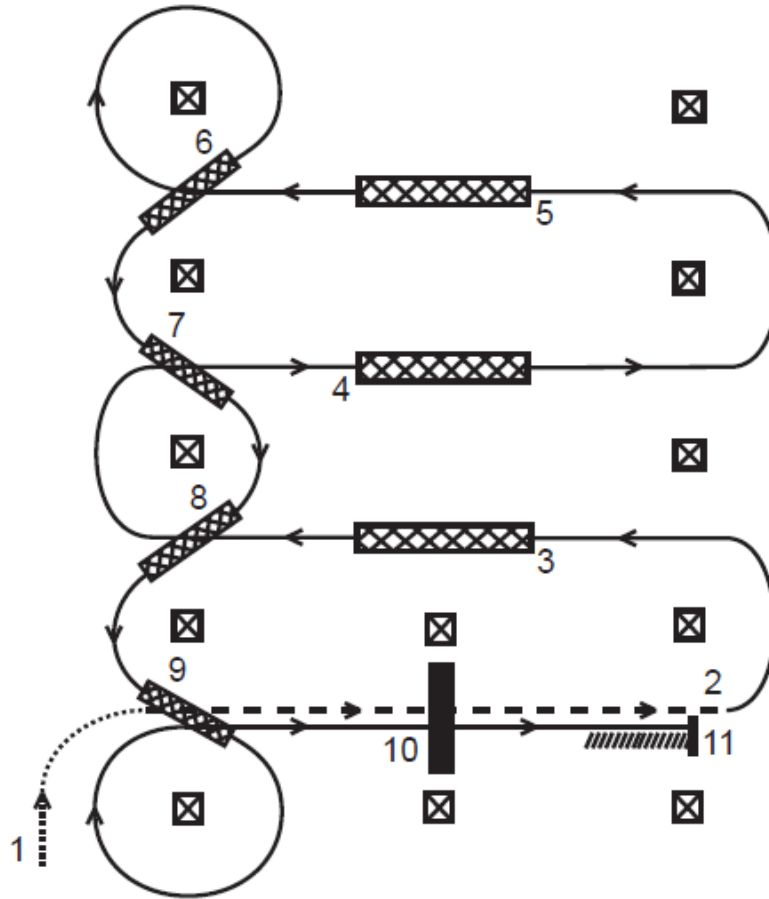

## Western Riding Level 3 & 4 Pattern 2

Walk: .....      Lope: \_\_\_\_\_  
 Back: ////////////////      Jog: - - - - -  
 Lead Changing Area: XXXXXXXXX

Flying lead changes required, simple lead changes to be penalized. See rules 118 and 124.B.9.

1. Walk, transition to jog, jog over log.
2. Transition to lope.
3. First crossing change.
4. Second crossing change.
5. Third crossing change.
6. Circle and first line change.
7. Second line change.
8. Third line change
9. Fourth line change and circle.
10. Lope over log.
11. Stop and back.