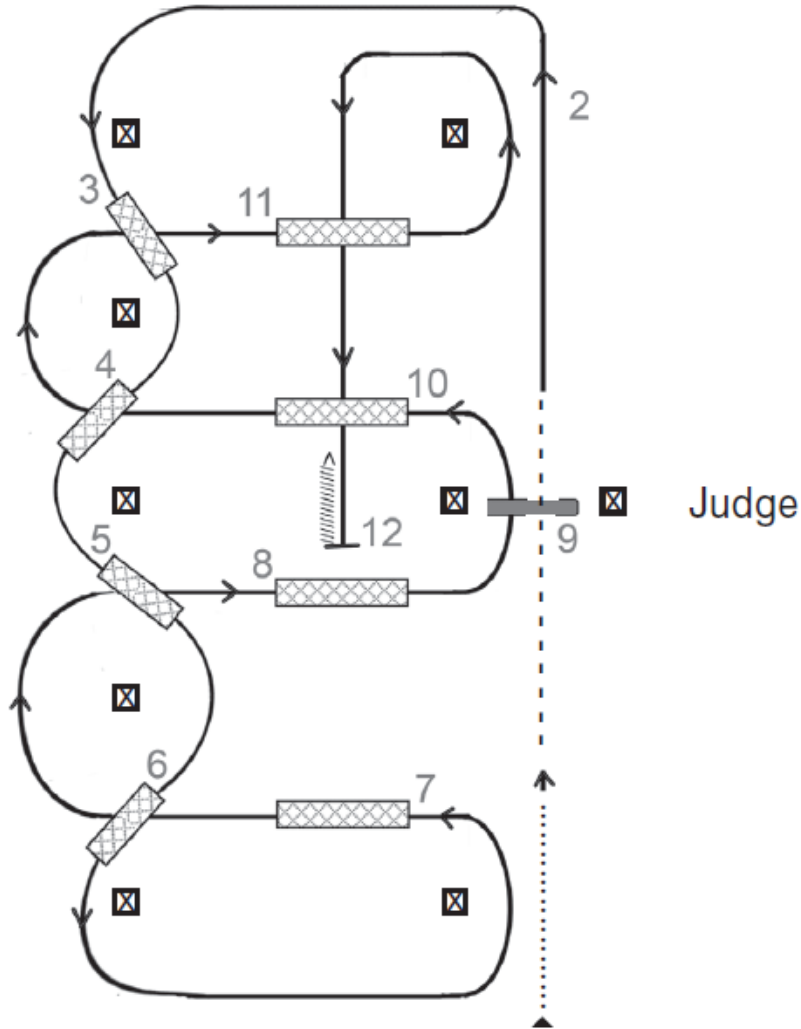

Western Riding Level 3 & 4 Pattern 1

Walk: Lope: _____
 Back: //////////////// Jog: - - - - -
 Lead Changing Area: XXXXXXXXX

Flying lead changes are required, simple lead change to be penalized. See rules 118 and 124.B.9.

1. Walk & job over log.
2. Transition to lope.
3. First line change.
4. Second line change.
5. Third line change.
6. Fourth line change, lope around the end of arena.
7. First crossing change.
8. Second crossing change.
9. Lope over log.
10. Third crossing change.
11. Fourth crossing change.
12. Lope up center, stop and back.