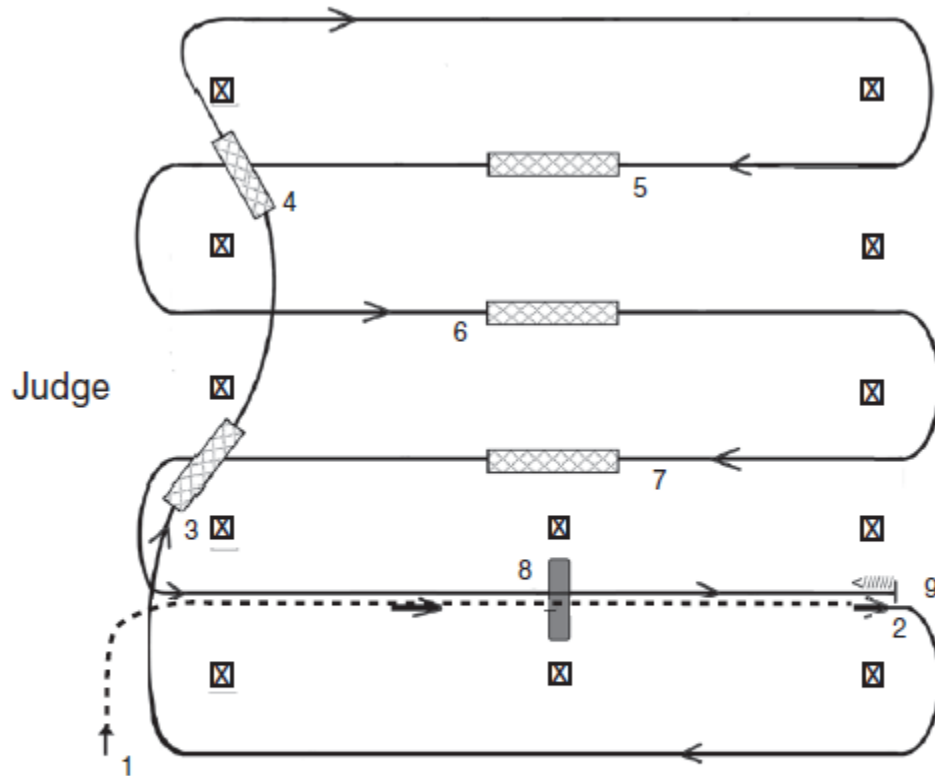

## Western Riding Level 2 Pattern F

Walk: .....      Lope: \_\_\_\_\_  
 Back: ////////////////      Jog: - - - - -  
 Lead Changing Area: XXXXXXXXX

Simple lead changes are required, flying lead changes to be penalized.  
See rule 118 and 124.B.8.

1. Walk, transition to jog, job over log.
2. Transition to lope around end.
3. First line change.
4. Second line change, lope around end of arena.
5. First crossing change.
6. Second crossing change.
7. Third crossing change.
8. Lope over log.
9. Stop and back.