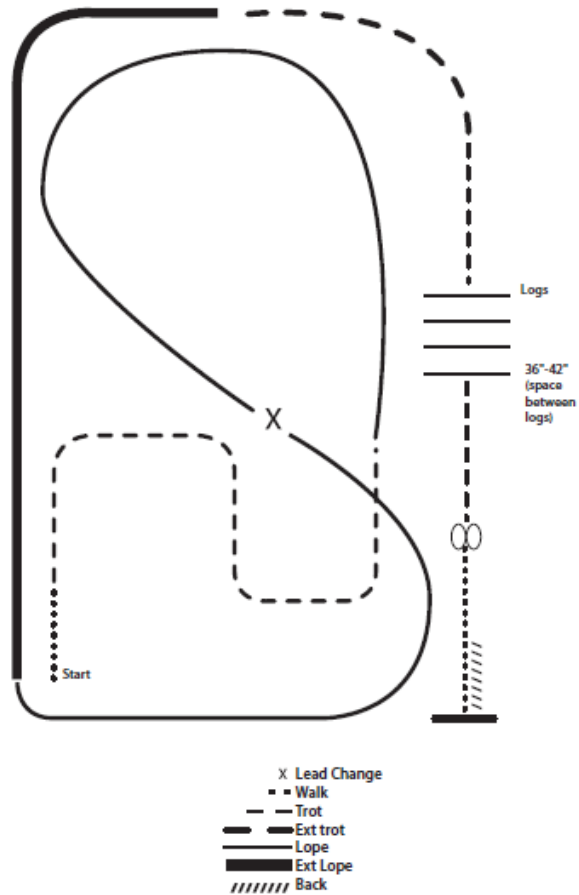

Ranch Riding Pattern 4

1. Walk
2. Trot serpentine
3. Lope left lead around the end of the arena and then diagonally across the arena.
4. Change leads (simple or flying) and
5. Lope on the right lead around end of the arena
6. Extend lope on the straight away and around corner to the center of the arena
7. Extend trot around corner of the arena
8. Collect to a trot
9. Trot over logs
10. Stop do 360° turn each direction (either direction first) (L-R or R-L)
11. Walk, stop and back