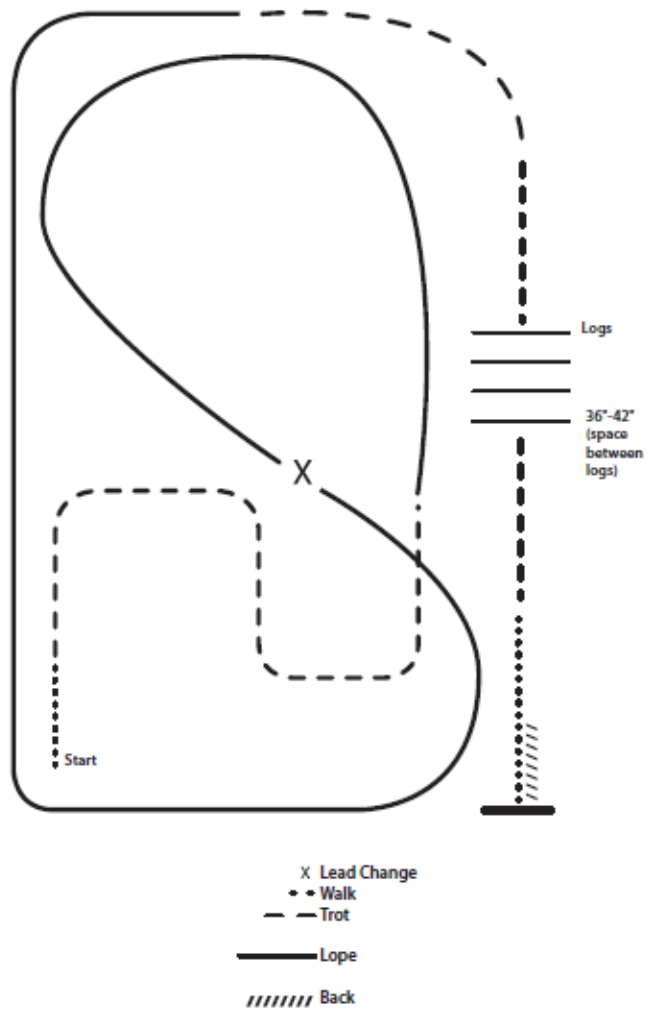

Ranch Riding Level 1 & 2 -Pattern D

1. Walk
2. Trot serpentine
3. Lope left lead around the end of the arena then diagonally across the arena
4. Simple lead change
5. Lope on the right lead around end of the arena
6. Lope on the straight away and around corner of the center of the arena
7. Trot around corner of the arena
8. Trot over lops
9. Walk, stop and back