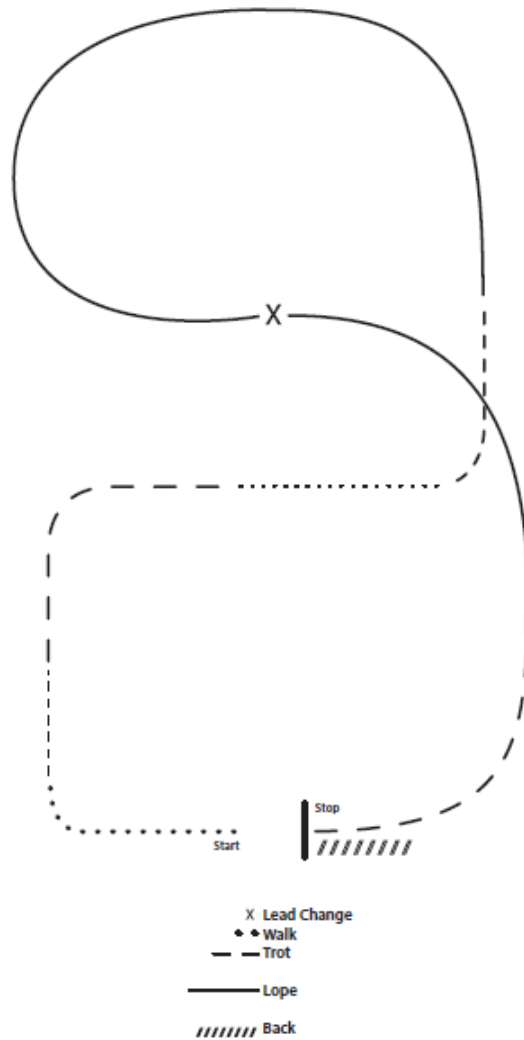

Ranch Riding Level 1 & 2 -Pattern C

1. Walk to the left around corner of the arena.
2. Trot alongside of the arena and around the corner to center
3. Walk
4. Trot
5. Lope left lead
6. Simple lead change
7. Lope on right lead
8. Trot
9. Stop and back