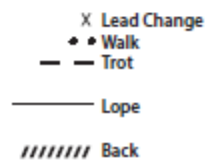

Ranch Riding Level 1 & 2 -Pattern B

1. Walk
2. Trot
3. Left lead lope
4. Stop, 1/2 turn right
5. Lope right lead
6. Simple lead change
7. Walk
8. Walk over log
9. Trot
10. Stop and back