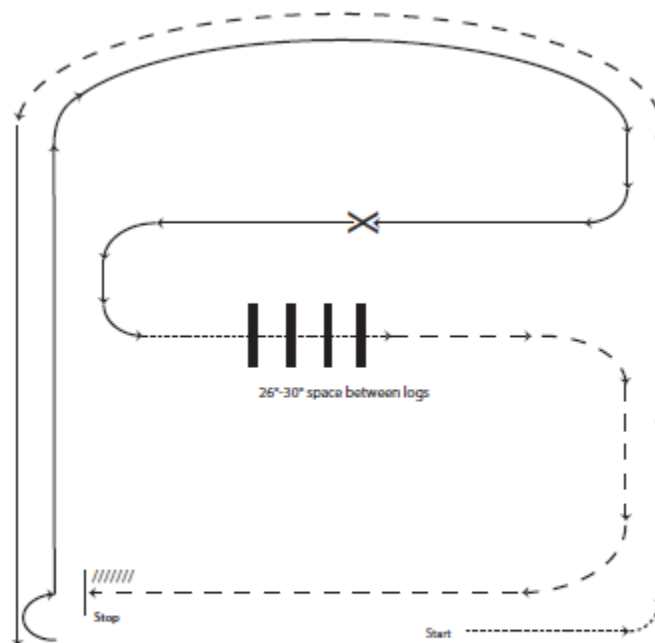

Ranch Riding Level 1 & 2 -Pattern B

1. Walk
2. Trot
3. Left lead lope
4. Stop, 1/2 turn right
5. Lope right lead
6. Simple lead change
7. Walk
8. Walk over log
9. Trot
10. Stop and back