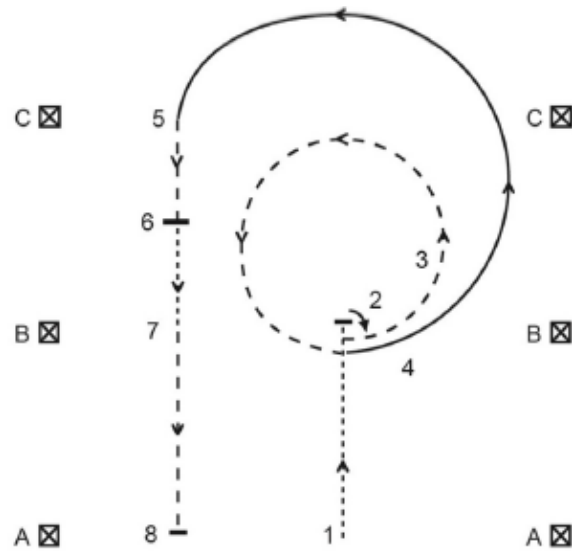

Ranch Horsemanship Level 1 -Pattern C

Line Up

Jog: - - - - - Lope: _____
 Walk: ······· Stop: —

1. Walk from A to B down the center of the arena.
2. Halt at B in the center of the arena. Turn right.
3. Trot a circle to the left.
4. Left lead lope part of a circle around to C as shown.
5. Trot at C.
6. Halt between B and C at the walk.
7. Walk to B.
8. Jog from B to A.
9. Halt at A at the walk.

Follow the instructions of the ring steward.