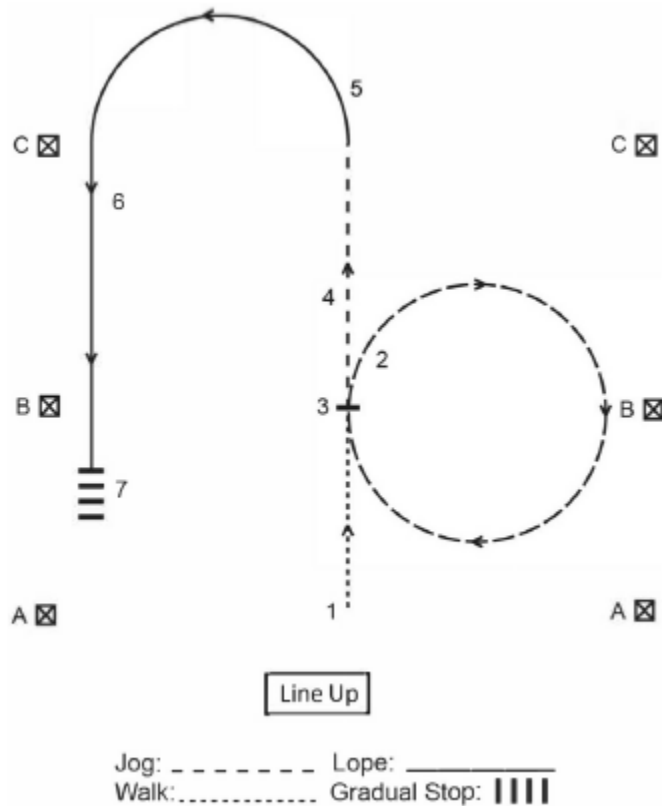

Ranch Horsemanship Level 1 -Pattern B

1. Walk from A to B
2. Jog a circle to the right
3. Halt at B at a walk.
4. Jog from B to C
5. Lope half a circle to the left
6. Continue left lead lope in a straight line
7. Gradual stop between B and A.

Follow the instructions of the ring steward.